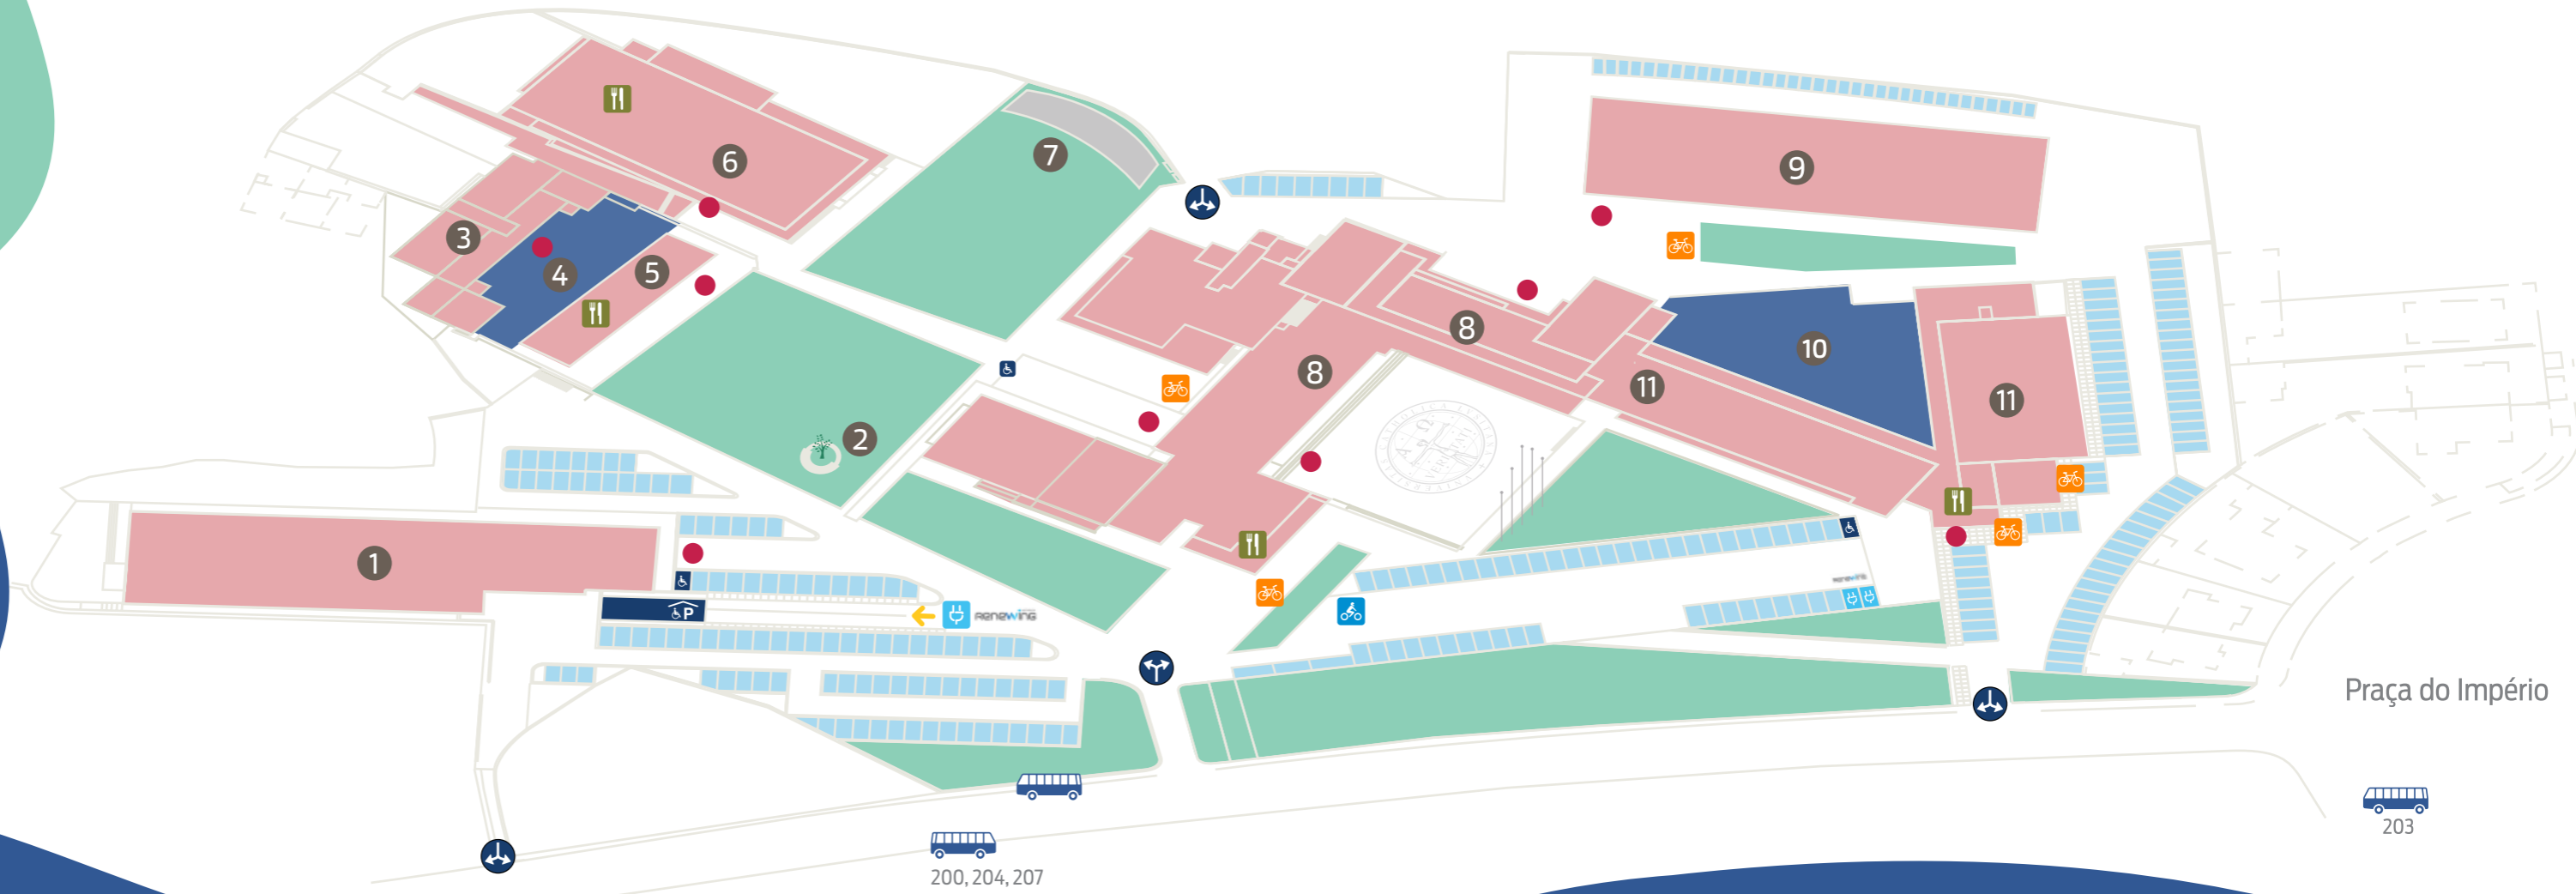

UNIVERSIDADE CATÓLICA PORTUGUESA

CAMPUS PORTO
OPEN 24H/24H

MAP LEGEND

- buildings Entrance
- Dining Space
- Priority Parking
- Parking Places
- Underground Parking (3 floors)
- Underground Parking access
- Bicycle and Motorcycle Parking
- SOS (+351) 800 100 115
- Car charging
- Bike park

CONTACT
vidanocampus.porto@ucp.pt

RESTORATION BUILDING • ER

FLOOR

- Institute of Health Sciences - Board
- Research Centre in Management and Economics
Labs
- ER 206 - ER 113
- Conservation and Restoration Centre
- Nursing Center
- International Office

MEMORIAL SOPHIA DE
MELLO BREYNER ANDRESEN

PARAÍSO BUILDING • EP

Católica Porto Business School - Board
Professors' Offices - Católica Porto Business School

PARAÍSO YARD

CANTEEN

Lunch
☉ Mon. to Fri.: 12:00pm - 3:00pm

MAIN LAWN

CASO
GAS África
Católica Students' Consulting
European Law Students' Association
Environmental Studies Group
Garden Room

CENTRAL BUILDING • EC

FLOOR

- Library
- Chapel
- Faculty of Law - Board
- Professors' Offices - Faculty of Law
- Professors' Room
- UDIP
- Study Area
- Study Room
- EC 101 - EC 138
- Information / Campus Reception
- Carvalho Guerra Auditorium
- Central Bar
☉ Mon. to Fri.: 8:00am - 9:00pm • Sat.: 8:00am - 1:00pm
- Academic Services
- IT Services - Support
- Cashiers Office
- Tunas
- EC 001 - EC 024
- Academic Area
- Reprography Service
- Study Room
- IT Labs